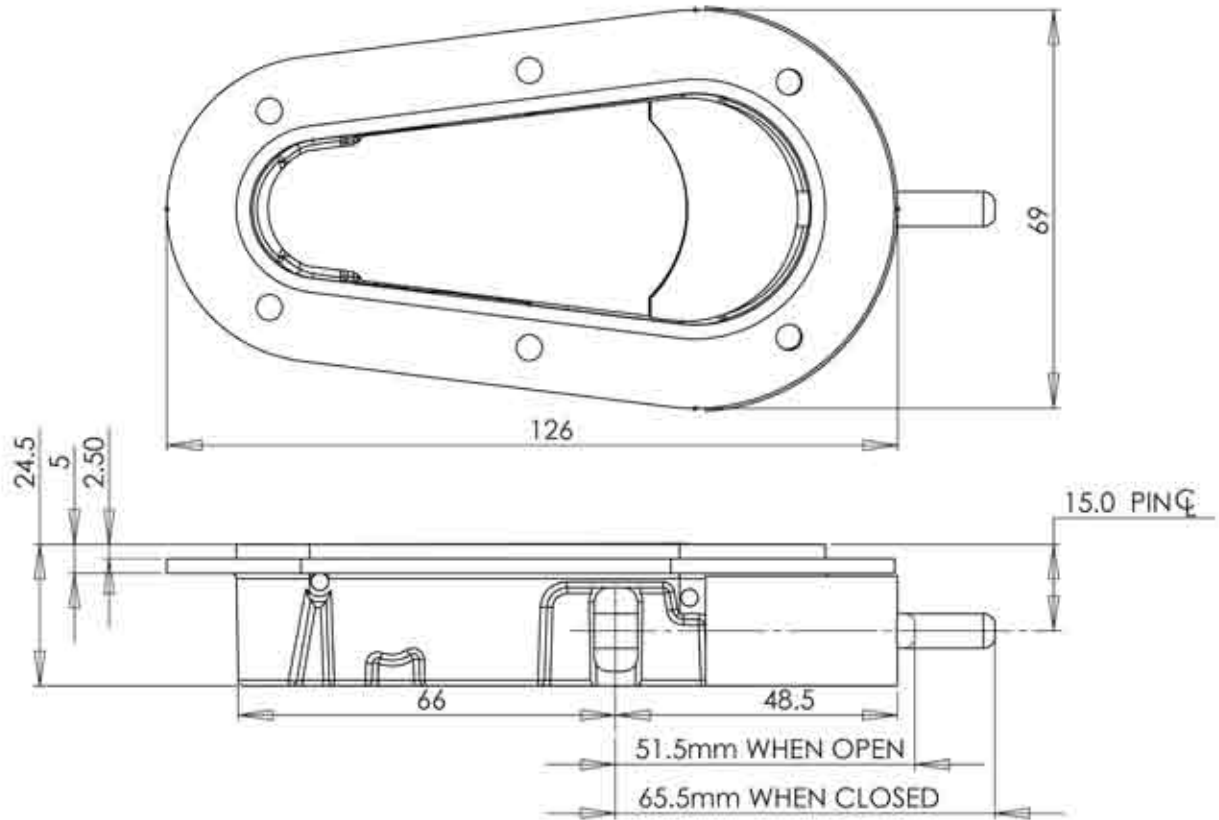

AeroCatch[®] 2

AeroCatch2 225 Series Flush Dimensions and Panel Cut-out Preparation

NOT TO SCALE